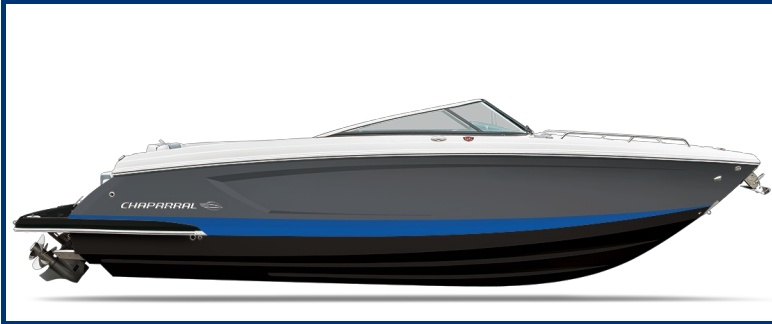

# 287 SSX

HULL/SERIAL #	MODEL YEAR	LOA	APPROX.WEIGHT
FGBG0211C323	2023	28'	5500
COLOR	BEAM	FUEL CAPACITY	
Stealth Gray Sides - Black Hull Bottom	8' 6"	80	